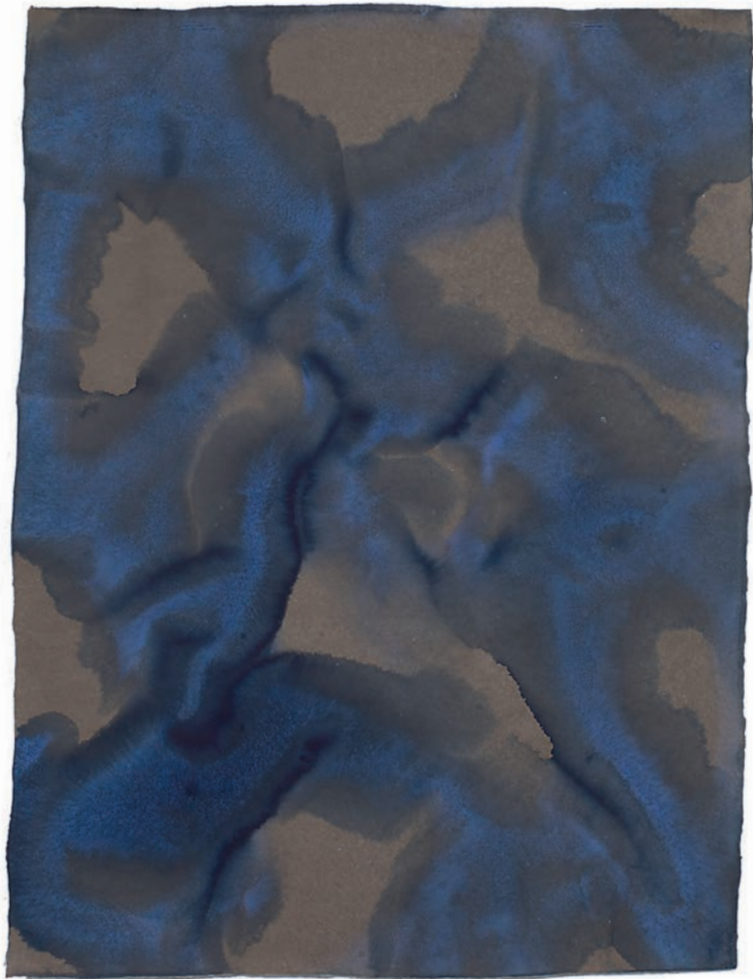

GALERIE FENNA WEHLAU

Erin Wiersma | Rupert Eder

25. bis 28. April 2019, #48

paper
positions.
berlin

Erin Wiersma
Transect 226 K1B (Bison Loop)
char on paper
48 inch x 48 inch, 2018
© Erin Wiersma

Erin Wiersma
Transect 5 K1A (Mt Konza)
char on paper
26 inch x 26 inch, 2018
© Erin Wiersma

Erin Wiersma
Transect 22 FA (Bison Loop)
char on paper
26 inch x 26 inch, 2018
© Erin Wiersma

Rupert Eder
ghost painting 12
Aquarell auf Ruscombe Papier,
Turner's Nocturne
76 x 56 cm, 2013
© Rupert Eder

Rupert Eder
ghost painting 27
Aquarell auf Ruscombe Papier,
Turner's Nocturne
76 x 56 cm, 2013
© Rupert Eder

Rupert Eder
ghost painting 28
Aquarell auf Ruscombe Papier,
Turner's Nocturne
76 x 56 cm, 2013
© Rupert Eder